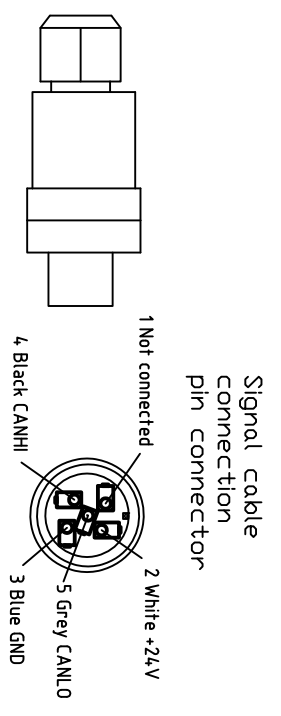

If no length  
Termination plug  
moved to rota  
transducer

Note  
The transducers  
can be connected  
to the cables in  
any order

Konstr MT	Ritrad MB	mat.	Ytbehandling	Skala 1:1
 TRANSTRONIC AB Köping/Sweden		CMI Tunneling		Datum 2007-09-14
				04112530C